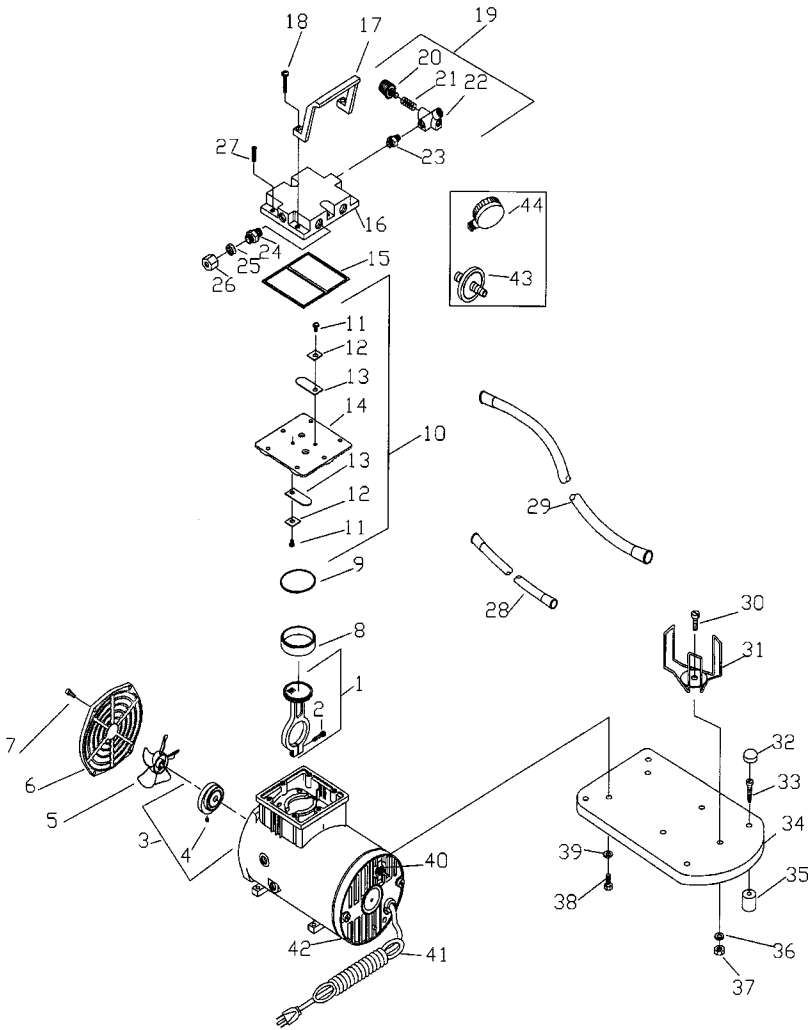

# DRAWING AND PARTS LIST

# 4000

MODEL # 4000, 4000C, 4000D, 4000/V ASPIRATOR

Item No.	Part No.	Component Part	Description	Qty
1	666018		Connecting Rod Assembly	1
2	625114		Screw - Connecting Rod	1
3	645591		Eccentric & Bearing Assembly	1
4	625244		Set Screw	1
5	633572		Fan	1
6	614464		Front Cover	1
7	625660		Screw	4
8	623539		Cylinder Sleeve	1
9	623539		O-ring - Valve Plate	1
10	621276-504		Valve Plate Assembly	1
11	625446		Screw-Valve Flapper	2
12	617045		Valve Keeper	2
13	625446		Valve Flapper	2
14	662163-504		Valve Plate	1
15	633629		O Ring - Head Gasket	1
16	661063-504		Head	1
17	629113		Handle	1
18	625564		Screw - Handle to Head	2
19	633781-504		Control Valve Assy.	1
20	622026		Control Knob	1
21	627055		Spring	1
22	633767-504		Control Body-Gray Shale	1
23	607229		Connector	1
24	607144		Hose Connector	1
25	641020		Filter - Silencer	1
26	626455		Nut - Hose Connection	1
27	625436		Screw - Head	4
28	615402		Tube - Bottle to Fitting 10"	1
29	615462		Tube - Bottle to Bottle	1
30	629125		Bottle Holder	1
31	625331		Screw - Bottle Holder	1
32	633849		Black Cap	4
33	625102		Screw	4
34	616205-504		Base - Gray Shale (2)	1
35	624163		Rubber Foot	4
36	626357		Lockwasher	1
37	626328		Nut	1
38	625400		Screw - Compressor to Base	4
39	626509		#10 Lockwasher	4
40	602617		Switch	1
41	633568		Cord	1
42	614463-504		Motor End Cap	1
43	1525		Hydrophobic Filter	1
44	663481		Vacuum Gauge	1

Substitute

- 1525A Filter
- 615724 Tubing 12"
- 615725 Tubing 52"
- 614001 Canister

**4000/V**

608901 Stator

**4000D**

Substitute

- 1525A Filter
  - 615404 Tubing 8"
  - 615465 Tubing 52"
  - 43423 Canister
  - 43028 Cap/Liner
- 2200/V/60  
600073 Stator