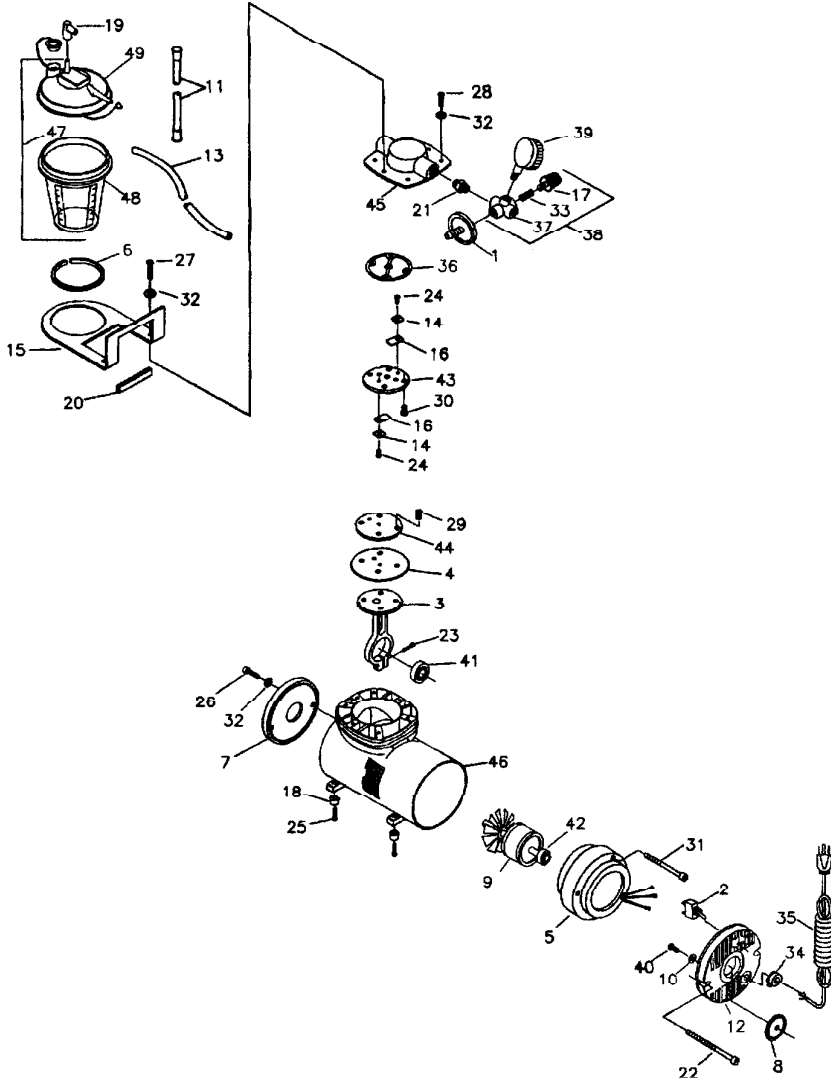

2200 E

DRAWING AND PARTS LIST

Item No.	Part No.	Description	Qty
1	1525A	Hydrophobic Filter	1
2	602566	Switch (On/Off)	1
3	607401	Connecting Rod	1
4	608144	Diaphragm	1
5	600107	Stator	1
6	609042	Grommet	1
7	614361-504	Front Cover	1
8	614551	Bearing Cover	1
9	620133	Jar&Lid Assembly	1
10		Not Used	1
11	614725	Tubing W/Connectors	1
12	614727-504	Motor End Cap	1
13	615736	Long Tubing - 14"	1
14	617045	Valve Keeper Strip	2
15	617218-504	Bracket - Handle & Jar	1
16	621102	Valve Flapper	2
17	622026	Control Knob	1
17a	626556	Stem - Control Knob	1
18	624000	Bumper - Rubber	4
19	624644	Jar Elbow	1
20	624665	Handle Grip	1
21	624848	Hose Connector	1
22	625761	Screw - Motor End Cap	2
23	625114	Screw - Connecting Rod	1
24	625160	Screw - Valve Flapper	2
25	625331	Screw - Bumper	4
26	625337	Screw - Front Cover	2
27	625433	Screw - Bracket	2
28	625444	Screw - Head	4
29	625540	Screw - Hold Down Plate	4
30	625606	Screw - Valve Plate	5
31	625664	Screw - Stator	2
32	626014	Washer - Head/Bracket & Front Cover	8
33	627055	Spring - Control Knob	1
34	633222	Strain Relief	1
35	633328	Cord	1
36	633560	O-Ring Gasket	1
37	633767-504	Control Body	1
38	633880-504	Control Valve Assembly	1
39	633481	Gauge - Vacuum	1
40	625602	Screw - Ground	1
41	645483	Bearing - Connecting Rod	1
42	646033	Bearing - Shaft	2
43	662157	Valve Plate	1
44	654966	Hold Down Plate	1
45	661642-504	Head	1
46	669052-502	Housing	1
47	667058	Shaft, Rotor, Fan, & Brg. Ass'y	1
48	626503	Lockwasher - Ground	1

MODEL #2200E & 2000E/V ASPIRATOR